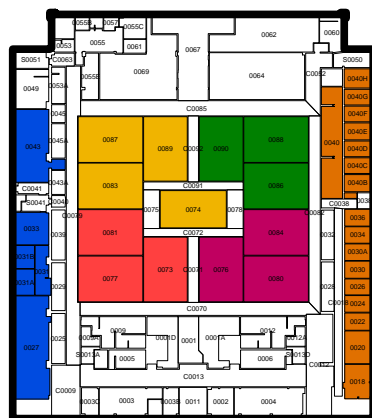

# ARMORY (Air Handlers)

SCALE 1 : 1,335