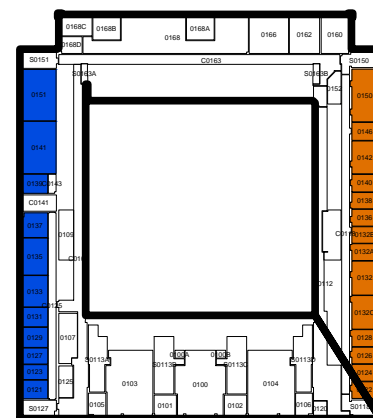

# ARMORY (Air Handlers)

SCALE 1 : 1,335